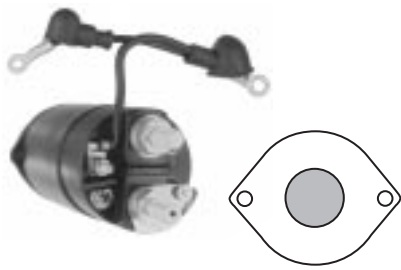

Nippondenso