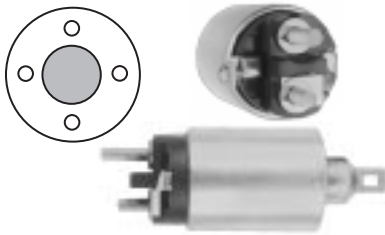

Battery Term. -----M8-1.25
Motor Term. -----M8-1.25
Switch Term. -----M5-0.8 Hole

7-782

12 Volt, 3 Terminal
Fits: Mitsubishi M2T56071; Onan 191-
1394, 191-1550, 191-1807, 191-1888
Used On: Onan Farm and Industrial
Equipment
Lester: 17008