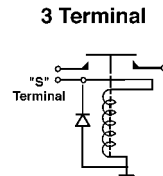

Contact Term. ....5/16-18  
Switch Term. ....10-32  
Ignition Term. ....8-32

**7-1031**

**F66-1031 Mega Version**

12 Volt, 4 Terminal  
Replaces: Ford D8DF-11450AA, D8DZ-11450A, D8DZ-11450B, D8VF-11450AA, Motorcraft SW-1162, SW-1507  
Used On: Ford, Jeep, Lincoln, Mercury  
▲ Contact Terminals are Copper  
▲ Grounded Base w/Phenolic Housing  
▲ Flat Mounting Bracket w/Overall Length of 2.87", Mounting Holes are 2.20" at Centers & are .50" Slotted