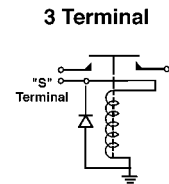

Contact Term. 5/16-18
Small Term. 10-32

7-1035

F66-1035 Mega Version

12 Volt, 3 Terminal
Replaces: Ford E4FZ-11450A, E5TZ-11450A, E7EF-11450AA, E7TF-11450AA, E7TF-11450AB, E7TZ-11450A, E8TF-11450AA, E9TF-11450AA, E9TZ-11450A, E9TZ-11450B, E59F-11450AA, E67F-11450AA, E77F-11450AA, E77F-11450AB, E79F-11450AA, E79F-11450AB, Motorcraft SW-1903, SW-1951, SW-1951A, SW-1951B, SW-1951C
Used On: Ford, Lincoln, Mercury, Merkur
▲ Contact Terminals are Copper
▲ Solenoid Incorporated w/Suppression Diode for Protection of Electronic Circuits
▲ Grounded Base w/Phenolic Housing
▲ Late Style Flat Mounting Bracket w/2 Slotted Mounting Holes