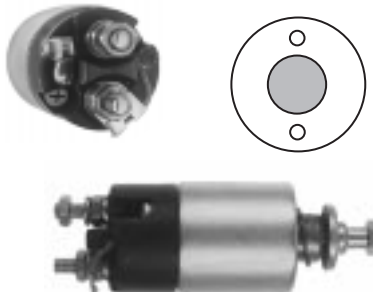

Battery Term. -----M8-1.25
Motor Term. -----M8-1.25
Switch Term. -----M4-0.7 Hole

7-762

12 Volt, 3 Terminal
Used On: Isuzu, Nissan, Thermo King
Lester: 17089