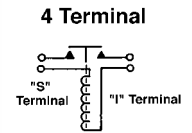

Contact Term. -----5/16-24
Small Term. -----10-32

7-1058

24 Volt, 4 Terminal

Replaces: Allis Chalmers 4814762, Baker 989897, Barret Electronics A13593, Big Joe 020715, Clark 337670, 994278, 1613990, 1620555, Cole Hersee 24063, 24063-08, Consolidated Diesel 00171-0065, Essex 70-117224-5, Fenner Fluid Power E3100207, GMC 6960296, Hydroelectric 1183-24, Hyster 1130189, 1198392, John Deere AT-57170, Monarch Hydraulics 3341, Plymouth Locomotive 33-02016, Prestolite 15-141, 15-196, 15-304, 15-310, SAS-4401, SAS-4408, SAS-5401A, SS-5401, Prime Mover 22226-01, P22226, Raymond 590-114, United Technologies SO-51181, Webster Electric 85335, Yale (Eaton) 5012703-02, 5012703-05, 65640400
Replaces: Cole Hersee

▲ Continuous Heavy Duty Solenoid for Golf Cart & Industrial Applications Where Solenoid is to Be Engaged for Extended Periods of Time

▲ Same as 7-1020 Which Has a Steel Housing

▲ Contact Terminals are Copper
▲ Insulated Base w/Plastic Coated Steel Housing; Fully Encased Plastic Covering Protects Against Weather & Dirt

▲ Flat Mounting Bracket w/Overall Length of 3.12", Mounting Holes are 2.20" at Centers & are .59" Slotted
Note: For Steel Housing Use 7-1020