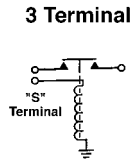

Contact Term. -----5/16-24
Small Term. -----10-32

7-1019

U66-1019 Mega Version
12 Volt, 3 Terminal
Continuous Duty Solenoid for Golf Cart & Industrial Applications Where Solenoid is to Be Engaged for Extended Periods of Time
Replaces: Case A77311, 107655C1, Clark 1634120, Cole Hersee 24106, Essex 70-111225-5, Harley Davidson 71580-75, John Deere AR-73144, JLG Ind. 3740067, Mack 1MR-1288, 2MR-339, Massey Ferguson 522747-M91, Navistar 450842CI, Prestolite 15-139, 15-296, 15-342, 15-345, SAS-4208, SBC-4201, SBC-4201D, SBC-4201E, Steiger 22-608, United Technologies SO-51175, Webster Electric 86314
Used On: Case, Clark, Harley Davidson Golf Carts, JLG Ind. (Cherry Pickers), John Deere, Mack, Massey Ferguson, Navistar, Steiger Tractor, Webster Electric

- ▲ Contact Terminals are Copper
- ▲ Grounded Base w/Steel Housing
- ▲ Flat Mounting Bracket w/Overall Length of 2.87", Mounting Holes are 2.20" at Centers & are .50" Slotted
- ▲ Coil Winding is 16 - 21 ohms