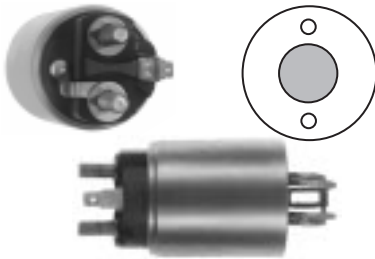

Hitachi

Battery Term. -----M8-1.25
Motor Term. -----M8-1.25
Switch Term. -----M4-0.7 Hole

7-822

12 Volt, 3 Terminal
Used On: Deutz-Allis, Ford Tractor, Ishikawajima, Nissan, Onan, Toyosha Tractor, Yanmar Diesel Combine & Tractor
Lester: 16194, 16209, 16246, 16512, 16710, 16711, 16733, 16772, 16812, 16986