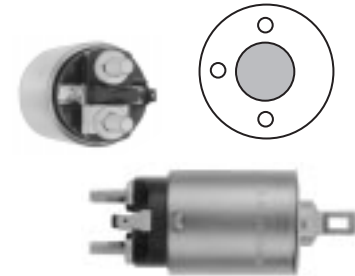

Battery Term. -----M8-1.25
Motor Term. -----M8-1.25
Switch Term. -----Male Spade

7-890

12 Volt, 3 Terminal
Used On: Mazda, Mitsubishi, Nissan
Lester: 16211, 16268, 16573, 16590,
16671, 16717, 16855, 16856, 16987,
17026