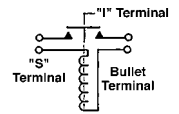

Contact Term. -----5/16-24
Small Term. -----10-32

7-1026

F66-1026 Mega Version

12 Volt, 3 Terminal
Replaces: AMC/Jeep 3225624, 3225629, Case A43415, Caterpillar 9L0311, Chrysler 1658880, 1658882, CH-2326, CH-2332, Cole Hersee 24022, 24037, Delco 1456, 1466, 1498, 1544, 14954A, 1114205, 1114233, 1114532, Deutz Allis 01347911, Essex 70-112225-5, FMC Corp. 406065, Ford D2OF-11450AB, D2OZ-11450A, D2OZ-11450B, D2SF-11450A, D2SF-11450B, D2SF-11450AB, GM D927, Indmar Products 75-5001, Mack 2MR-338, 12452259570000, Massey Ferguson 517416-M1, 767663-M92, Motorcraft SW-27, SW-1080, SW-1080A, SWY-118, Navistar 545756-R1, 592617-C91, OMC 982187, 985063, Onan 307-025, Prestolite 15-118, 15-123, 15-136, 15-189, 15-247, 15-250, 15-268, 15-277, 15-298, 15-306, 15-365, 15-393, 15-426, 15-471, 15-472, SAS-4203, SAS-4203M, SAS-4205, SAW-4204, SAW-4215, SAW-4216, SAZ-4201AC, SAZ-4201ANY, SAZ-4201BA, SAZ-4201BX, SAZ-4201E, SAZ-4201ELY, SAZ-4201ENY, Teledyne YC-96, 634660, United Technologies SO-51178, 8850-1, Yale (Eaton) 61633200
Used On: AMC, Allis Chalmers, Autocar, Brockway, Case, Checker Motors, Chrysler, Clark, Continental, DeSoto, Deutz Allis, Dodge, Eaton, FMC Corp., Ford, Ford Farm Tractors & Equipment, FWD, Galion, GMC, Hudson, Hy Dynamic, Hyster, IHC, Indmar, Jeep, Lincoln, Mack, Massey Ferguson, Mercury, Nash, Navistar, OMC, Onan, Plymouth, Reo, Teledyne, Thew Shovel, White, Yale Forklift
▲ Contact Terminals are Copper
▲ Grounded Base w/Phenolic Housing
▲ Flat Mounting Bracket w/Overall Length of 2.87", Mounting Holes are 2.20" at Centers & are .50" Slotted
Note: For Plastic Coated Steel Housing Use 7-1049

Contact Term. -----5/16-18
Small Term. -----10-32

7-1027

F66-1027 Mega Version