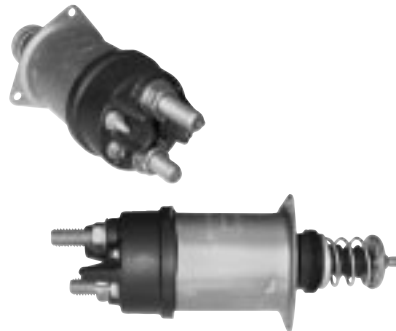

Battery Term. -----1/2-13 x 1.500 L
Motor Term. -----1/2-13 x 1.125 L
Switch Term. -----10-32
Return Term. -----10-32

7-938SR

24 Volt, Solid Return

For: 37MT Starter

Replaces: 1115594

Used On: Case, Caterpillar, Champion, Clark, Cummins Engines, Dresser, John Deere, Lister-Petters, Perkins Engines, Waukesha Lester: 6241, 6274, 6292, 6293, 6354, 6406, 6434, 6435, 6446, 6466, 6467, 6534,

▲ Battery & Motor Terminals are Copper Inlaid w/Silver Alloy Contact

▲ Insulated Base

Battery Term. -----3/8-16 x .875 L
Motor Term. -----5/16-18 x .625 L
Relay Term. -----8-32
Switch Term. -----10-32

7-940

12 Volt, 4 Terminal

Replaces: Delco 1114300, 1114329, 1118806, 1119760, 1119761, 1119767, 1119768, 1119774, 1119777, 1119780, 1119789, 1119793, 1119968, 1119975, GM D941, D944, D945, D946, D947, D949, D950, D951, Prestolite 15-229, 15-230, 15-330, Motorcraft SWX-229

Used On: AMC, Buick, Cadillac, Chevrolet, Clark, Diamond T, Divco, Ford, GMC, Hudson, IHC, Jeep, John Deere, Massey Ferguson, McGrad Edison, Nash, Oliver, Onan, Oldsmobile, Packard, Pontiac, Rambler, Reo, Waukegan, White Farm

▲ Battery & Motor Bolts are Copper