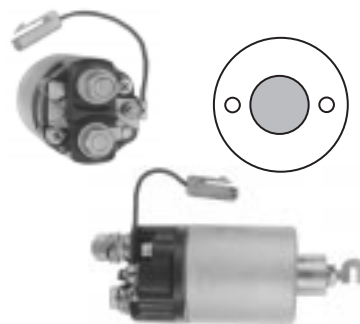

**7-861**

12 Volt, 4 Terminal  
Used On: Honda Civic, Accord  
Lester: 16842, 16899, 16907, 16911,  
16912  
▲ Male Spade Switch Terminal

Battery Term. -----M4-0.7  
Motor Term. -----M4-0.7

**7-869**

24 Volt, 3 Terminal  
Fits: Nippondenso 028000-5251,  
128000-0480; John Deere RE15718,  
RE15663  
Used On: John Deere & Caterpillar  
w/Nippondenso 7.5Kw Starters,  
Toyota Truck, Bus & Industrial  
Lester: 16655  
▲ External Universal Lead