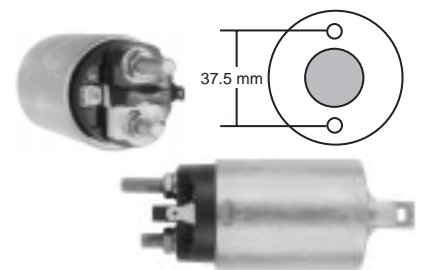

Battery Term. -----M8-1.25
Motor Term. -----M8-1.25
Switch Term. -----Male Spade

7-789

12 Volt, 3 Terminal
Used On: Mazda, Ford Ranger, Isuzu
Forklift, Mitsubishi Industrial Equipment,
Perkins Motors
Lester: 16744, 16799