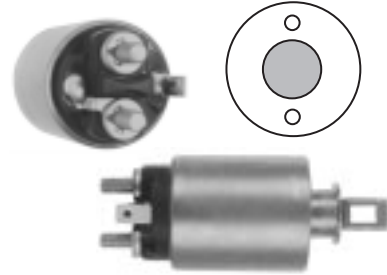

Battery Term. -----M8-1.25
Motor Term. -----M8-1.25
Switch Term. -----M4-0.7 Hole

7-763

12 Volt, 3 Terminal
Fits: Hitachi S12-62, S13-32, S13-32A, S13-61A
Used On: Ford Tractor 545, Loader, Isuzu Tractor, Ishikawajima