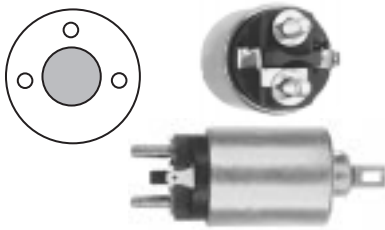

Mitsubishi

Battery Term. -----M8-1.25
Motor Term. -----M8-1.25
Switch Term. -----Male Spade

7-781

12 Volt, 3 Terminal
Used On: Dodge Challenger,
Plymouth Sapporo
Lester: 16524, 16720, 16738