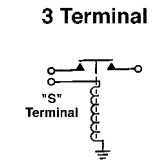

Contact Term.-----5/16-18
Small Term.-----10-32

7-1016

12 Volt, 3 Terminal

Replaces: Ford D3TB-14088AA, D3TB-14088AB, D3TB-14088AC, E5TB-14088AA, D3TZ-14677A, D3TZ-14677B, E5TZ-14677A

Used On: Ford, Lincoln, Mercury
▲ Contact Terminals are Copper
▲ Grounded Base w/Phenolic Housing

▲ Flat Mounting Bracket w/Overall Length of 2.87", Mounting Holes are 2.20" at Centers & are .50" Slotted
▲ Dual Battery Relay - Universal Continuous Duty