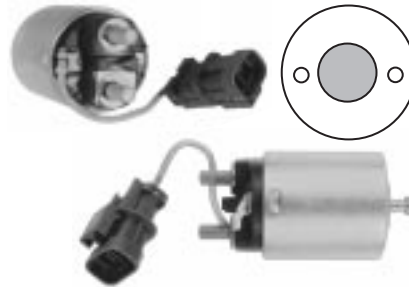

Battery Term. -----M8-1.25
Motor Term. -----M8-1.25
Switch Term. -----Male Spade w/Ext Lead

7-785

12 Volt, 3 Terminal
Used On: Nissan Pulsar
Lester: 16874, 16900