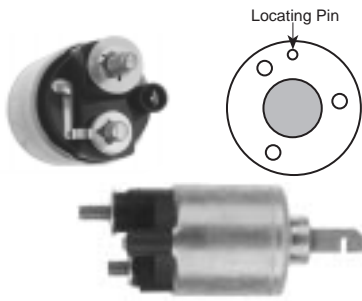

Mitsuba

Battery Term. -----M8-1.25
Motor Term. -----M8-1.25
Switch Term. -----Male Spade

7-694

12 Volt, 3 Terminal
Used On: Honda
Lester: 16975, 17160, 17205