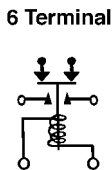

Contact Term. -----5/16-24
Small Term. -----10-32

7-1052

12 Volt, 6 Terminal
Continuous Duty Solenoid (S.P.D.T.) for Industrial Applications Where Solenoid is to Be Engaged for Extended Periods of Time for Forward & Reverse Drive Systems; Mainly Used in Golf Cart, Garden Tractors, Fork Lifts & Winch Applications Same as 7-1050 Which Has a Steel Housing
Replaces: Cole Hersee 24401-04
Used On: Industrial Applications Which Require a Solenoid That is Protected Against Weather & Dirt
▲ Insulated Base w/Plastic Coated Steel Housing
▲ Flat Mounting Bracket w/Overall Length of 3.12", Mounting Holes are 2.20" at Centers & .59" Slotted
Note: For Steel Housing Use 7-1050