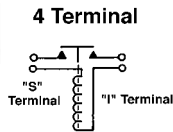

Contact Term. -----5/16-24
Small Term. -----10-32

7-1056

12 Volt, 4 Terminal

Replaces: AMC/Jeep 3227812, AM General 5962576, BMW 13265463, Caterpillar 5L5886, Chrysler 1658883, 2095606, CH-2336, Cole Hersee 24023, 24047, 24076, Crown 79549, Crusader Marine 10-1224-00, 22611, Delco 1477, 1486, 1114206, 1114537, 1119828, Fenner Fluid Power E3100900, Ford 311006, GM A914, C903, Hyster 3007041, John Deere AT-68973, John S. Barns 2380060, Mack 2MR-358, Mercury Marine 25661, 8761053, 8915857, 8976545, 8968258, Motorcraft SW-203, SW-220, SWX-72, OMC 378444, 581528, Navistar 16534601-C1, Prestolite 15-5C, 15-6, 15-66, 15-72, 15-137, 15-150, 15-274, 15-275, 15-295, 15-340, 15-348, 15-351, 15-368, 15-391, 15-400, 15-415, 15-418, 15-441, 15-451, 15-457, 15-487, SAE-4003M, SAS-4206, SAS-5202C, SAW-4206, SAW-4206M, SAW-4221Y, SAW-5203, SAZ-4201AB, SAZ-4201ABY, SAZ-4201AHY, SAZ-4201AL, SAZ-4201AP, SAZ-4201BC, SAZ-4201BR, SAZ-4201CJ, SAZ-4201DUY, SAZ-4201EY, Raymond 590-111, Teledyne 634179, Toro 28-420, United Technologies SO-51177, 8890-3, US Marine 460917, Volvo 852565, Yale (Eaton) 5112891-00, 5145263-00, Yamaha 10-1224-00

▲ Same as 7-1038 Which Has a Steel Housing

▲ Contact Terminals are Copper
▲ Insulated Base w/Plastic Coated Steel Housing; Fully Encased Plastic Covering Protects Against Weather & Dirt

▲ Flat Mounting Bracket w/Overall Length of 3.12", Mounting Holes are 2.20" at Centers & are .59" Slotted
Note: For Phenolic Housing Use 7-1028. See Ford Section

For Steel Housing Use 7-1038