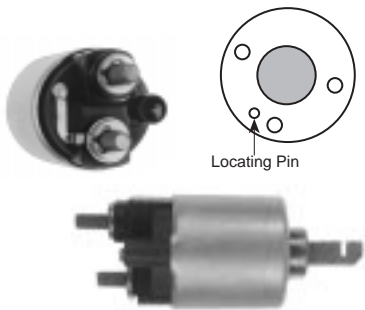

Battery Term. -----M8-1.25
Motor Term. -----M8-1.25
Switch Term. -----Male Spade

7-750

12 Volt, 3 Terminal
Used On: Acura, Honda,
Lester: 16841, 16914, 16960, 17051,
17052, 17489, 17490, 17491, 17527