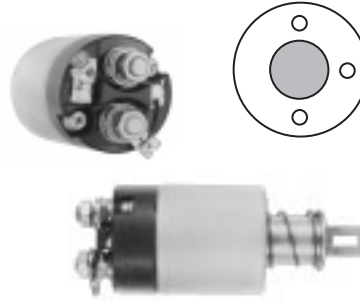

Battery Term. -----M8-1.25
Motor Term. -----M8-1.25
Switch Term. -----M4-0.7 Hole

7-833

12 Volt, 4 Terminal
Used On: Chevy Luv, Isuzu, Ishikawajima
Lester: 16190, 16270, 16518