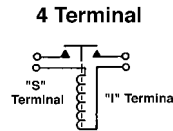

Contact Term. -----5/16-24
Small Term. -----10-32

7-1015

36 Volt, 4 Terminal
Continuous Heavy Duty Solenoid for Golf Cart & Industrial Applications Where Solenoid is to Be Engaged for Extended Periods of Time
Replaces: Baker EP2136, Clark 1636581, X002255, Cole Hersee 24080, Crown 77157, Essex 70-120221-5, E-Z Go 11761GA, Hyster, 327058, Monarch Hydraulics 3338, United Technologies 50-51184, Prestolite 15-242, 15-243, 15-334, SAS-4301, SAS-4302, SAS-4303, SAS-5303A
Used On: Baker, Clark, Crown, E-Z Go Golf Carts, Hyster, Monarch Hydraulics

- ▲ Contact Terminals are Copper w/Silver Alloy Contacts
- ▲ Insulated Base w/Steel Housing
- ▲ Flat Mounting Bracket w/Overall Length of 2.87", Mounting Holes are 2.20" at Centers & are .50" Slotted
- ▲ Coil Winding is 100 - 135 ohms

Note: For Copper Contacts Use 7-1021

For Plastic Coated Steel Housing w/Copper Contact Use 7-1059