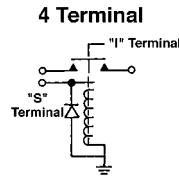

Contact Term. 5/16-18
Small Term. 10-32

7-1032

12 Volt, 4 Terminal
Replaces: Ford E4AF-11450AA, E4AZ-11450A, E4TF-11450AA, E4TF-11450AB, E5AZ-11450A, E6AF-11450AA, GM F903, Motorcraft SW-1507A, SW-1507B, United Technologies 78-2000-2
Used On: Ford, Jeep, Lincoln, Mercury
▲ Contact Terminals are Copper
▲ Solenoid Incorporated w/Suppression Diode for Protection of Electronic Circuits
▲ Grounded Base w/Phenolic Housing
▲ Flat Mounting Bracket w/Overall Length of 2.87", Mounting Holes are 2.20" at Centers & are .50" Slotted