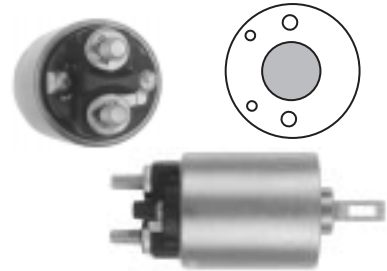

12 Volt, 4 Terminal  
 Used On: 1973-76 Honda 600  
 Lester: 16498

Battery Term. -----M8-1.25  
 Motor Term. -----M8-1.25

**7-761**

12 Volt, 4 Terminal  
 Used On: Volvo Penta Marine  
 Lester: 16985, 17087  
 ▲ Male Spade Switch Terminal  
 ▲ Male Spade Relay Terminal