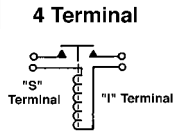

Prestolite

Contact Term.-----5/16-24
Small Term.-----10-32

7-1059

36 Volt, 4 Terminal

Replaces: Baker EP2136, Clark 1636581, X002255, Cole Hersee 24080, 24135, Crown 77157, Essex 70-120221-5, E-Z Go 11761GA, Hyster, 327058, Monarch Hydraulics 3338, United Technologies 50-51184, Prestolite 15-242, 15-243, 15-334, SAS-4301, SAS-4302, SAS-4303, SAS-5303A

▲ Continuous Heavy Duty Solenoid for Golf Cart & Industrial Applications Where Solenoid is to Be Engaged for Extended Periods of Time

▲ Same as 7-1021 Which Has a Steel Housing

▲ Contact Terminals are Copper
▲ Insulated Base w/Plastic Coated Steel Housing; Fully Encased Plastic Covering Protects Against Weather & Dirt

▲ Flat Mounting Bracket w/Overall Length of 3.12", Mounting Holes are 2.20" at Centers & are .59" Slotted

Note: For Steel Housing w/Silver Alloy

Contacts Use 7-1015
For Steel Housing w/Copper
Contacts Use 7-1021