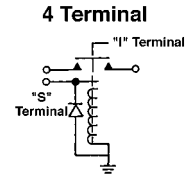

Contact Term. 5/16-18
Switch Term. 10-32
Ignition Term. 8-32

7-1034

F66-1034 Mega Version

12 Volt, 4 Terminal
Replaces: Ford E7HT-11450AA, E7HZ-11450A, E7HZ-11450AA, E7TF-11450BA, E7VF-11450A, E7VF-11450AA, E8TZ-11450A, E8TZ-11450B, D8VY-11450A, D9LF-11450AA, Motorcraft SW-1533, SW-1533A, SW-1533B, SW-1533C, Used On: Ford, Lincoln, Mercury
▲ Contact Terminals are Copper
▲ Solenoid Incorporated w/Suppression Diode for Protection of Electronic Circuits
▲ Grounded Base w/Phenolic Housing
▲ Late Style Flat Mounting Bracket w/2 Slotted Mounting Holes