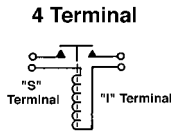

Prestolite

Contact Term. -----5/16-24
Small Term. -----10-32

7-1018

6 Volt, 4 Terminal
Continuous Duty Solenoid for Golf Cart & Industrial Applications Where Solenoid is to Be Engaged for Extended Periods of Time
Replaces: Cole Hersee 24097, Essex 70-108224-5, Prestolite 15-144, SAS-4601, United Technologies SO-51170

- ▲ Contact Terminals are Copper
- ▲ Insulated Base w/Steel Housing
- ▲ Flat Mounting Bracket w/Overall Length of 2.87", Mounting Holes are 2.20" at Centers & are .50" Slotted
- ▲ Coil Winding is 2.5 - 3.5 ohms