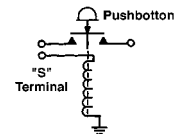

Prestolite

Contact Term. -----5/16-24
Small Term. -----10-32

7-1003

12 Volt, 3 Terminal
Replaces: AMC/Jeep 919294, Caterpillar 640034, Case A40795, A57068, Chrysler 2095329, CH-2329, CH-2333, Cole Hersee 24020, 24044, Delco 1450, 1454, 1457, 1467, 1485, 1114200, 1114207, 1114216, 1118820, Ford 01A-11450, GM C914, D905, D909, D928, Motorcraft SWC-303, SWG-18, SWX-18, SWX-60, SWX-79, SWX-226, Prestolite 15-2C, 15-8, 15-18, 15-60, 15-74, 15-75, 15-79, 15-134, 15-232, 15-404, 15-405, SS-4003, SS-4003A, SS-4031S, SS-4301, SS-4301A, SS-4301S, SAE-4005, SAS-4303, SAW-4201, SAW-4201Y, SAW-4210, SAW-4210Y, SAW-4214, SSE-4006, SSW-4001S, United Technologies 8865-0, Volvo/White 835243

Used On: Allis Chalmers, Buda, Case, Caterpillar, Checker Motors, Chris Craft, Chrysler, Clark, Cockshutt, Continental, Crusader, Diamond T, Divco, Dodge, Eaton, Gallion, GMC, Gray Marine, Gruman Flexible Bus, Hercules, Hyster, IHC, Jeep, John Deere, Kohler, Lathrop, Massey Ferguson, Mercury Marine, Minneapolis Moline, Oliver, OMC, Owens, Plymouth, Reo, Studebaker, Teledyne, Thermo Electron, The Shovel, Tow Motor, Universal, Volvo/White, Waukesha, White, Wisconsin, Yale Forklift

1. ▲ Contact Terminals are Copper
   - ▲ Grounded Base w/Steel Housing
   - ▲ Curved Mounting Bracket w/Overall Length of 2.375" radius
2. Note: For Flat Mounting Bracket Use 7-1002

For Optional Push Button Contact w/Curved Mounting Bracket Use 7-1012

Contact Term. -----5/16-18
Small Term. -----10-32

7-1009

12 Volt, 3 Terminal
Replaces: Chrysler 1692658, 2095360, 2098360, 3620766, CH-2335, GM A903, Motorcraft SWC-5, SWC-75, SWX-12, Prestolite 15-5, 15-12, 15-75, SAE-4001, SAW-4207, United Technologies 8830-1
Used On: Chrysler, Dearborn, DeSoto, Dodge, Plymouth