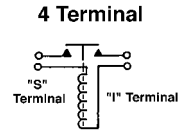

Contact Term. -----5/16-24
Small Term. -----10-32

7-1021

36 Volt, 4 Terminal
Continuous Duty Solenoid for Golf Cart & Industrial Applications Where Solenoid is to Be Engaged for Extended Periods of Time
Replaces: Baker EP2136, Clark 1636581, X002255, Cole Hersee 24080, Crown 77157, Essex 70-120221-5, 70-120224-5, E-Z Go 11761GA, Hyster, 327058, Monarch Hydraulics 3338, United Technologies 50-51184, , Prestolite 15-242, 15-243, 15-334, SAS-4301, SAS-4302, SAS-4303, SAS-5303A

- ▲ Contact Terminals are Copper
- ▲ Insulated Base w/ Steel Housing
- ▲ Flat Mounting Bracket w/Overall Length of 2.87" Mounting Holes are 2.20" at Centers & are .50" Slotted
- ▲ Coil Winding is 100-135 ohms

Note: For Silver Contacts Use 7-1015
For Plastic Coated Steel Housing w/Copper Contacts Use 7-1059