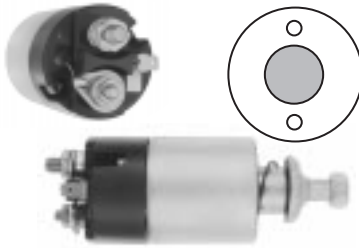

Battery Term. -----M8-1.25
Motor Term. -----M6-1.0

7-825

12 Volt, 3 Terminal
Used On: Nissan, 210, B210
Lester: 16197, 16201, 16205, 16206, 16211, 16597
▲ Male Spade Switch Terminal