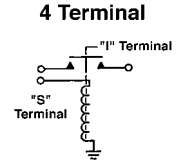

Contact Term. -----5/16-24
Small Term. -----10-32

7-1025

F66-1025 Mega Version
12 Volt, 4 Terminal
Replaces: AMC/Jeep 3130465, 3180465, Case A21481, A57069, G44835, Caterpillar 640035, Christie Battery Chargers 571391-001, Cole Hersee 24021, 24103, Indmar Products 75-5005, Delco 4921, 1972255, Ford 2701966, 2702610, 2C-11450A, B6A-11450A, B6AZ-11450A, C4AF-11450A, C4AF-11450B, C6AF-11450A, C7AF-11450A, C9AF-11450A, C9AZ-11450A, D2AF-11450A, D2AF-11450AA, D2DF-11450AA, D2DZ-11450A, D9AZ-11450A, FDR-11450A, PB9L-11450A, GM F900, U930, U939, Motorcraft SW-3, SW-246, SW-904, OMC 980801, 982189, 985064, Prestolite 15-3F, 15-394, 15-406, 15-411, 15-444, 15-486, SAS-4217Y, SAZ-4201N, SAZ-4201BBY, SAZ-4201BW, SAZ-4201CPY, SAZ-4201EW, SBC-4201B, SRP-453, Studebaker 1539716, United Technologies SO-51304, 8820-1, 8820-9, Warner Electric 17-21-140-001
Used On: Acadia, AMC, American LaFrance, Bolens, Case, Caterpillar, Christie Battery Chargers, Chrysler, Divco, Dodge, Edsel, Ford, Ford Farm Tractors & Equipment, FWD, Hendrickson, Huber, IHC, Indmar, Jeep, Lincoln, Massey Ferguson, Mercury, OMC, Plymouth, Reo, Studebaker, Versailles, Warco, Warner, White
▲ Contact Terminals are Copper
▲ Grounded Base w/Phenolic Housing
▲ Flat Mounting Bracket w/Overall Length of 2.87", Mounting Holes are 2.20" at Centers & are .50" Slotted
Note: 7-1025 is a Universal Solenoid Switch Which Can Be Used on Many 12 Volt Applications Requiring a Grounded Base. The "I" Terminal is Not Used When Replacing Three Terminal Switches