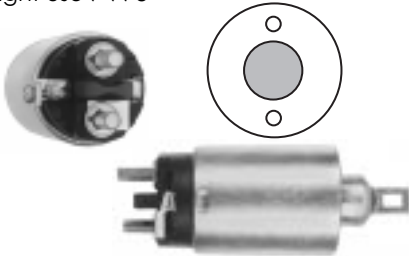

Battery Term. -----M8-1.25  
Motor Term. -----M8-1.25  
Switch Term. -----M5-0.8 Hole

**7-689**

24 Volt, 3 Terminal  
Fits: Mazda FESN-18-400, Mitsubishi M2T64172, M2T64471, M2T64372, M2T64373, M2T65271, M2T65272, M2T95071, M5T25171, M5T27675, Mitsubishi Heavy Ind. 30666-55104, 30666-61102, 34466-00600, 34466-03101, 34466-10602, 34466-15102, 34466-20102, Nissan 23000-T9007, 23000-T9009,  
Used On: Nissan Forklift, Mazda Forklift