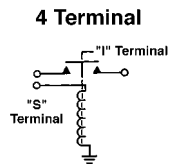

Contact Term. -----5/16-18
Small Term. -----10-32

7-1008

12 Volt, 4 Terminal

Starter Relay Solenoid

Replaces: Harley Davidson 71463-73, 71463-73A, Prestolite SAZ-4201AD

Used On: 1973-80 Harley Davidson Motorcycles

- ▲ Contact Terminals are Copper
- ▲ Grounded Base w/Phenolic Housing
- ▲ Late Style Flat Mounting Bracket w/2 Slotted Mounting Holes