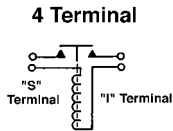

**3 Terminal**

Contact Term. -----5/16-24  
Small Term. -----10-32

**7-1012**

- Refer to 7-1003 for Replaces & Application Information
- 12 Volt, 3 Terminal
- ▲ Contact Terminals are Copper
  - ▲ Grounded Base w/Steel Housing
  - ▲ Curved Mounting Bracket w/Overall Length of 2.375" Radius
  - ▲ Push Button Contact