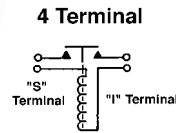

Contact Term. -----5/16-24
Small Term. -----10-32

7-1057

12 Volt, 4 Terminal

Replaces: Allis Chalmers 4814761, Barret Electronics A11467, Big Joe 020419, 020719, Clark 992418, Cole Hersee 24059, 24117, Delco 1114208, 1114218, 1114223, 1114534, 1114547, 2257158, Essex 70-111221-5, 70-111224-5, GM U927, U934, GMC 2482373, Goodall W77181, Harley Davidson 71470-63, 71470-68, Hyster 1198733, 3002952, Motorcraft SWX-88, Plymouth Locomotive 33-02018, Prestolite 15-88, 15-132, 15-133, 15-236, 15-311, 15-316, SAS-4201, SAS-4202, SAS-4213, SAS-5201A, SAS-5203, SAS-5203A, Prime Mover 22226-02, 22226-04, P20142, Trojan 2115441, United Technologies SO-51173, SO-51174, Yale (Eaton) 5012703-01, 5012703-04, 502265300

▲ Same as 7-1017 Which Has a Steel Housing

▲ Continuous Heavy Duty Solenoid for Golf Cart & Industrial Applications Where Solenoid is to Be Engaged for Extended Periods of Time

▲ Contact Terminals are Copper
▲ Insulated Base w/Plastic Coated Steel Housing; Fully Encased Plastic Covering Protects Against Weather & Dirt

▲ Flat Mounting Bracket w/Overall Length of 3.12", Mounting Holes are 2.20" at Centers & are .59" Slotted
Note: For Steel Housing w/Silver Alloy Contacts Use 7-1013

For Steel Housing w/Copper Contacts Use 7-1017