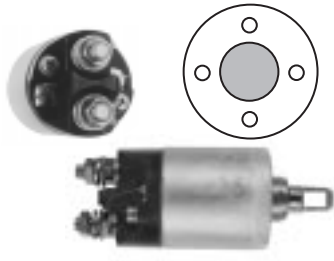

Battery Term. -----M8-1.25  
 Motor Term. -----M8-1.25

**7-841**

12 Volt, 3 Terminal  
 Fits: Mazda 2329-18-400  
 Used On: Mazda  
 Lester: 16495

Battery Term. -----M8-1.25  
 Motor Term. -----M8-1.25

**7-842**