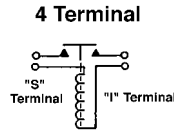

Contact Term. -----5/16-24
Small Term. -----10-32

7-1020

U66-1020 Mega Version
24 Volt, 4 Terminal
Continuous Duty Solenoid for Golf Cart & Industrial Applications Where Solenoid is to Be Engaged for Extended Periods of Time
Replaces: Allis Chalmers 4814762, Baker 989897, Barret Electronics A13593, Big Joe 020715, Clark 337670, 994278, 1613990, 1620555, Cole Hersee 24063, Consolidated Diesel 00171-0065, Essex 70-117224-5, Fenner Fluid Power E3100207, GMC 6960296, Hydroelectric 1183-24, Hyster 1130189, 1198392, John Deere AT-57170, Monarch Hydraulics 3341, Plymouth Locomotive 33-02016, Prestolite 15-141, 15-196, 15-304, 15-310, SAS-4401, SAS-4408, SAS-5401A, SS-5401, Prime Mover 22226-01, P22226, Raymond 590-114, United Technologies SO-51181, Webster Electric 85335, Yale (Eaton) 5012703-02, 5012703-05, 65640400
Used On: Allis Chalmers, Barret Electronics, Big Joe, Clark, Consolidated Diesel, Eaton, Fenner Fluid Power, GMC, Hydroelectric Lift Trucks, Hyster, John Deere, Monarch Hydraulics, Plymouth Locomotive, Prime Mover, Raymond, Webster Electric, Yale Forklift

- ▲ Contact Terminals are Copper
- ▲ Insulated Base w/Steel Housing
- ▲ Flat Mounting Bracket w/Overall Length of 2.87", Mounting Holes are 2.20" at Centers & are .50" Slotted
- ▲ Coil Winding is 60 - 80 ohms

Note: For Plastic Coated Steel Housing Use 7-1058