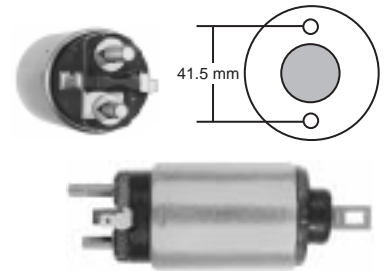

Battery Term. -----M8-1.25
Motor Term. -----M8-1.25
Switch Term. -----Male Spade

7-788

12 Volt, 3 Terminal
Fits: Ford E5TZ-11002-A,
E57A-11000-AA, Mitsubishi M2T60371,
Mitsubishi Motors MD081693,
Motorcraft SAE-751
Used On: Ford Bronco II, Ranger 2.3L
Diesel w/MT
Lester: 17036
▲ Rubber boot is attached to
solenoid shift lever plunger