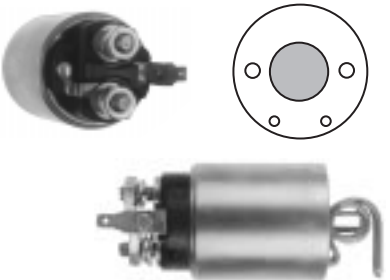

Battery Term. -----M8-1.25
Motor Term. -----M8-1.25

7-673

12 Volt, 3 Terminal
Used On: Honda, John Deere,
Kawasaki, Yanmar
▲ Male Spade Switch Terminal