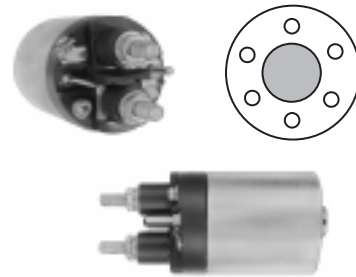

Battery Term. -----M8-1.25  
Motor Term. -----M8-1.25  
Switch Term. -----M5-0.8 Hole

**7-689**

24 Volt, 3 Terminal  
Fits: Mazda FESN-18-400, Mitsubishi M2T64172, M2T64471, M2T64372, M2T64373, M2T65271, M2T65272, M2T95071, M5T25171, M5T27675, Mitsubishi Heavy Ind. 30666-55104, 30666-61102, 34466-00600, 34466-03101, 34466-10602, 34466-15102, 34466-20102, Nissan 23000-T9007, 23000-T9009,  
Used On: Nissan Forklift, Mazda Forklift