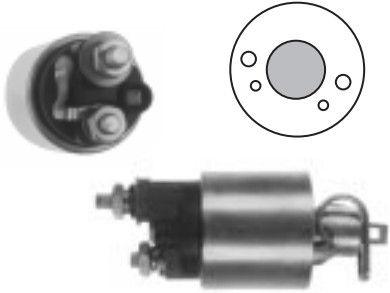

Hitachi

Battery Term. -----M8-1.25
Motor Term. -----M8-1.25

7-669

12 Volt, 3 Terminal
Used On: 1983-92 Honda CRX, Civic
Lester: 16843, 16915, 17054
▲ Male Spade Switch Terminal