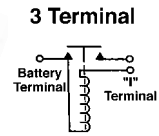

Contact Term. -----5/16-24
Small Term. -----10-32

7-1055

Refer to 7-1040 for Additional Replaces & Application
12 Volt, 3 Terminal
Replaces: Cole Hersee 2430, 24030, 24046, 24077, Ford 59B-11450, Prestolite 577, 8-383, United Technologies SO-51179, 8875-0, Western 25634,
Used On: Western Snow Plow Applications
▲ Contact Terminals are Copper
▲ Insulated Base w/Plastic Coated Steel Housing; Fully Encased Plastic Covering Protects Against Weather & Dirt
▲ Flat Mounting Bracket w/Overall Length of 3.12", Mounting Holes are 2.20" at Centers & are .59" Slotted
Note: For Phenolic Housing Use 7-1040