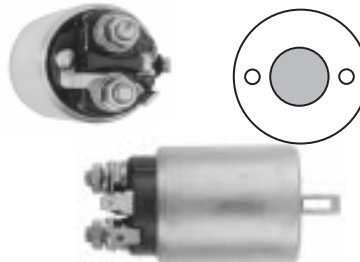

Battery Term. -----M8-1.25
Motor Term. -----M8-1.25

7-855

12 Volt, 2 Terminal
Used On: Honda Accord, Civic, Prelude
Lester: 16589, 16908, 16911