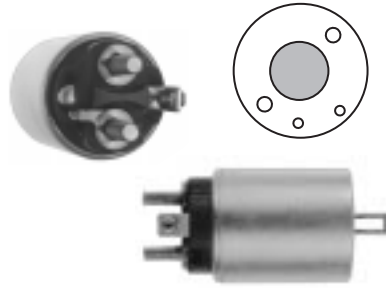

Battery Term. -----M8-1.25
Motor Term. -----M8-1.25
Switch Term. -----M4-0.7 Hole

7-759

12 Volt, 3 Terminal
Used On: Iseki, Isuzu, Thermo King
Lester: 16739