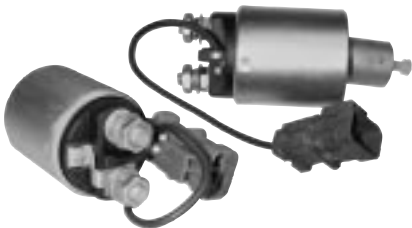

Battery Term. -----M8 x 1.25  
 Motor Term. -----M8 x 1.25  
 Switch Term. -----Male Spade w/Lead