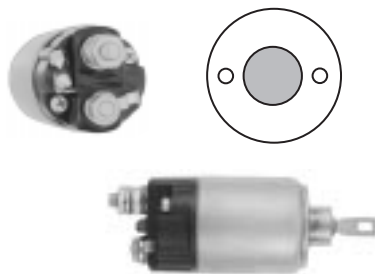

Battery Term. -----M8-1.25
Motor Term. -----M8-1.25

7-857

12 Volt, 3 Terminal
Used On: Mazda, Subaru, Suzuki,
Toyota
Lester: 16223, 16224, 16225