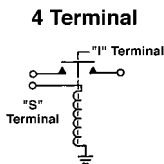

Contact Term. 5/16-18
Switch Term. 10-32
Ignition Term. 8-32

7-1031

F66-1031 Mega Version

12 Volt, 4 Terminal
Replaces: Ford D8DF-11450AA, D8DZ-11450A, D8DZ-11450B, D8VF-11450AA, Motorcraft SW-1162, SW-1507
Used On: Ford, Jeep, Lincoln, Mercury
▲ Contact Terminals are Copper
▲ Grounded Base w/Phenolic Housing
▲ Flat Mounting Bracket w/Overall Length of 2.87", Mounting Holes are 2.20" at Centers & are .50" Slotted