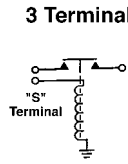

Contact Term. -----5/16-24
Small Term. -----10-32

7-1024

6 Volt, 3 Terminal
Replaces: AMC/Jeep 204572, 304537, 306354, 306672, Case 03476-CS, Chrysler 1120518, 1369922, 1383605, CH-2309, Clark 351499, Cole Hersee 24041, Delco 1464, 1495, 1549, 1114204, 1114213, 1119907, 1972254, Ford 1A-11450, B5A-11450, FAB-11450B, FDA-11450A, FDH-11450A, GM D925, U926, U929 Motorcraft SW-2, SW-32, SW-214, SW-240, SWX-118, Prestolite 15-5F, 15-131, 15-169, 15-191, SAW-4604, SAW-4604A, SAW-4604T, United Technologies 8800-2, Wisconsin YC-77S1
Used On: Clark, Divco, Federal, Ford, Hudson, IHC, Jeep, J.I. Case, Kaiser, Lincoln, Mack, Mercury, Oliver, Wisconsin
▲ Contact Terminals are Copper
▲ Grounded Base w/Phenolic Housing
▲ Flat Mounting Bracket w/Overall Length of 2.87", Mounting Holes are 2.20" at Centers & are .50" Slotted
Note: For Curved Mounting Bracket Use 7-1037. See Prestolite Section