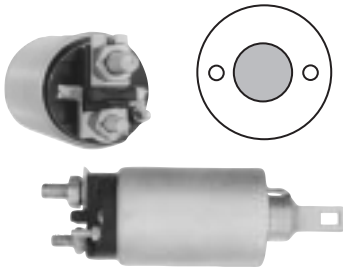

Mitsubishi

Battery Term. -----M10-1.25
Motor Term. -----M8-1.25
Switch Term. -----M5-0.8 Post

7-899

8-899 Reman

12 Volt, 3 Terminal
Used On: Ford 6.9L and 7.3L Diesel Trucks, 1984-90 Ford Light Trucks Mitsubishi Gear Reduction Starters