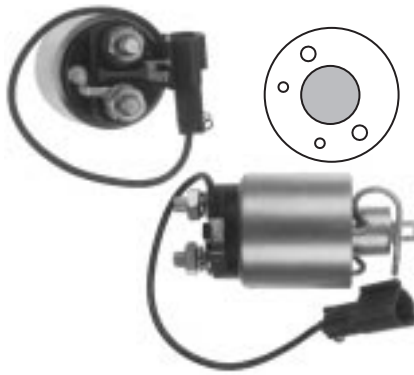

Battery Term. -----M8-1.25
Motor Term. -----M8-1.25

7-680

12 Volt, 3 Terminal
Used On: Nissan Pathfinder, Pickup
Lester: 17196
▲ Male Spade Switch Terminal
w/Extended Lead