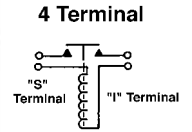

Contact Term. -----5/16-24
Small Term. -----10-32

7-1017

U66-1017 Mega Version

12 Volt, 4 Terminal
Dimensions Continuous Duty Solenoid for Golf Cart & Industrial Applications Where Solenoid is to Be Engaged for Extended Periods of Time
Replaces: Allis Chalmers 4814761, Barret Electronics A11467, Big Joe 020419, 020719, Clark 992418, Cole Hersee 24059, Delco 1114208, 1114218, 1114223, 1114534, 1114547, 2257158, Essex 70-111221-5, 70-111224-5, GM U927, U934, GMC 2482373, Goodall W77181, Harley Davidson 71470-63, 71470-68, Hyster 1198733, 3002952, Motorcraft SWX-88, Plymouth Locomotive 33-02018, Prestolite 15-88, 15-132, 15-133, 15-236, 15-311, 15-316, SAS-4201, SAS-4202, SAS-4213, SAS-5201A, SAS-5203, SAS-5203A, Prime Mover 22226-02, 22226-04, P20142, Trojan 2115441, United Technologies SO-51173, SO-51174, Yale (Eaton) 5012703-01, 5012703-04, 502265300

Used On: Allis Chalmers, Barber Greene, Barret Electronics, Big Joe, C.B. Hannay, Clark, Eaton, FMC Corp., Goodall, GMC, Harley Davidson Golf Cart, Hyster, John S. Barns, New Idea, Pargo Golf Cart, Rupp Pumps, Plymouth Locomotive, Prime Mover, Sebring Vanguard, Stone Ind., Trojan Ind., Warren Pumps, Webster Electric, Yale Forklift

- ▲ Contact Terminals are Copper
- ▲ Insulated Base w/Steel Housing
- ▲ Flat Mounting Bracket w/Overall Length of 2.87", Mounting Holes are 2.20" at Centers & are .50" Slotted
- ▲ Coil Winding is Designed for Low Current Draw, Coil is 16-21 ohms

Note: For Silver Alloy Contacts Use 7-1013
For Plastic Coated Steel Housing Use 7-1057