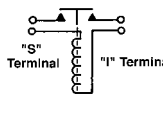

4 Terminal

Contact Term. -----5/16-24
Small Term. -----10-32

7-1028

12 Volt, 4 Terminal
Replaces: AMC/Jeep 3227812, AM General 5962576, BMW 13265463, Caterpillar 5L5886, Chrysler 1658883, 2095606, CH-2336, Cole Hersee 24023, Crown 79549, Crusader Marine 10-1224-00, 22611, Delco 1477, 1486, 1114206, 1114537, 1119828, Fenner Fluid Power E3100900, Ford 311006, GM A914, C903, Hyster 3007041, John Deere AT-68973, John S. Barns 2380060, Mack 2MR-358, Mercury Marine 25661, 8761053, 8915857, 8976545, 8968258, Motorcraft SW-203, SW-220, OMC 378444, 581528, Navistar 16534601-C1, Prestolite 15-5C, 15-6, 15-137, 15-150, 15-274, 15-275, 15-295, 15-340, 15-348, 15-351, 15-368, 15-391, 15-400, 15-415, 15-418, 15-441, 15-451, 15-457, 15-487, SAS-4206, SAS-5202C, SAW-4206, SAW-4221Y, SAW-5203, SAZ-4201AB, SAZ-4201ABY,

SAZ-4201AHY, SAZ-4201AL, SAZ-4201AP, SAZ-4201BC, SAZ-4201BR, SAZ-4201CJ, SAZ-4201DUY, SAZ-4201EY, Raymond 590-111, Teledyne 634179, Toro 28-420, United Technologies SO-51177, 8890-3, US Marine 460917, Volvo 852565, Yale (Eaton) 5112891-00, 5145263-00, Yamaha 10-1224-00
Used On: AMC, AM General, BMW, Caterpillar, Checker Motors, Chrysler, Continental, Crown, Crusader Marine, DeSoto, Dodge, Eaton, Fenner Fluid Power, Ford, Ford Farm Tractors & Equipment, Hyster, Jeep, John Deere, John S. Barns, Lincoln, Mack, Mercury, Mercury Marine, Navistar, OMC, Plymouth, Raymond, Ruger, Teledyne, Toro, US Marine, Volvo, Yale Forklift, Yamaha

- ▲ Contact Terminals are Copper
- ▲ Insulated Base w/Phenolic Housing
- ▲ Flat Mounting Bracket w/Overall Length of 2.87", Mounting Holes are 2.20" at Centers & are .50" Slotted
  Note: For Steel Housing Use 7-1038
  Note: For 6 Volt Version Use 7-1022