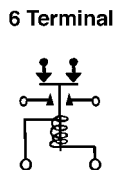

Contact Term. -----5/16-24
Small Term. -----10-32

7-1054

36 Volt, 6 Terminal
Continuous Duty Solenoid (S.P.D.T.) for Industrial Applications Where Solenoid is to Be Engaged for Extended Periods of Time for Forward & Reverse Drive Systems. Mainly Used in Golf Cart, Garden Tractors, Fork Lifts & Winch Applications
Replaces: Cole Hersee 24400, Essex 70-320224-5, General Electric 178B8385, Jacobson Mfg. 335786, Navistar 57605-C1, Prestolite 15-300, SBD 4301, United Technologies SO-51193
Used On: General Electric, Jacobson, Navistar & Other Industrial Applications
▲ Insulated Base w/Steel Housing
▲ Flat Mounting Bracket w/Overall Length of 3.12", Mounting Holes are 2.20" at Centers & .59" Slotted