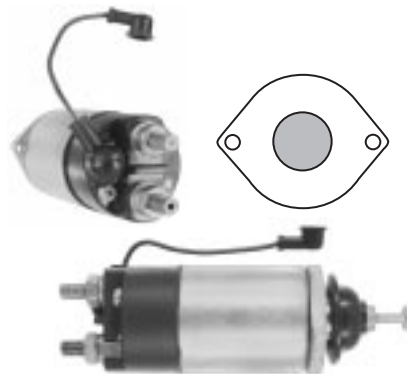

**7-861**

12 Volt, 4 Terminal  
Used On: Honda Civic, Accord  
Lester: 16842, 16899, 16907, 16911,  
16912  
▲ Male Spade Switch Terminal

Battery Term. -----M4-0.7  
Motor Term. -----M4-0.7

**7-869**

24 Volt, 3 Terminal  
Fits: Nippondenso 028000-5251,  
128000-0480; John Deere RE15718,  
RE15663  
Used On: John Deere & Caterpillar  
w/Nippondenso 7.5Kw Starters,  
Toyota Truck, Bus & Industrial  
Lester: 16655  
▲ External Universal Lead