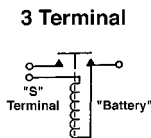

Contact Term. -----5/16-24
Small Term. -----10-32

7-1023

6 Volt, 3 Terminal
Replaces: Ford 8N-11450, GM U938, Motorcraft SW-218, SW-355, United Technologies 8300-1
Used On: Ford Farm Tractors (2N, 8N, 9N models) & Equipment
▲ Contact Terminals are Copper
▲ Insulated Base w/Phenolic Housing
▲ Special Curved Mounting Bracket w/Overall Length of 2.375" Radius