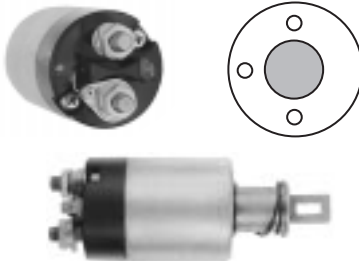

Battery Term. -----M8-1.5
Motor Term. -----M8-1.25

7-823

12 Volt, 3 Terminal
Used On: Nissan, Yanmar Diesel Tractor
Lester: 16190, 16201, 16203, 16209, 16572
▲ Male Spade Switch Terminal