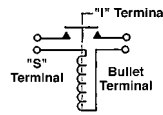

5 Terminal

Contact Term. -----5/16-18
Small Term. -----10-32

7-1027

F66-1027 Mega Version

12 Volt, 5 Terminal
Replaces: AMC/Jeep 3215394, 5752125, GM A915, Motorcraft SWX-1371, Onan 307B25, United Technologies 72-2005-2
Used On: AMC, Jeep, Onan, Ramsey Winches
▲ Contact Terminals are Copper
▲ Bullet Terminal on Bottom Facing the Mounting Bracket
▲ Insulated Base w/Phenolic Housing
▲ Flat Mounting Bracket is on a 32j Angle w/Overall Length of 2.87", Mounting Holes are 2.20" at Centers & are .50" Slotted