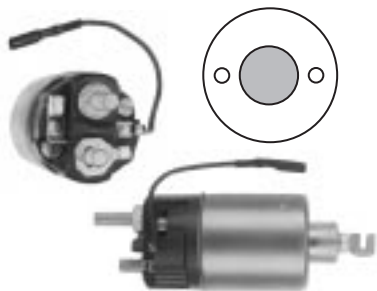

Battery Term. -----M8-1.25
Motor Term. -----M8-1.25

7-846

12 Volt, 4 Terminal
Used On: Daihatsu, Kubota, Toyota
Lester: 16221, 16241, 16259, 16260,
16578, 16583, 16594, 16637, 16646,
16648, 16704, 16764
▲ External Lead - Round Bullet
Connector