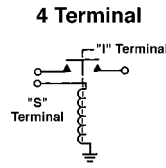

Contact Term. -----5/16-18
Small Term. -----10-32

7-1014

12 Volt, 4 Terminal
Continuous Duty Solenoid for Mack Trucks & Industrial Applications Where Solenoid is to Be Engaged for Extended Periods of Time
Replaces: Mack 2MR-350, Prestolite 15-307, SBC-4201B
Used On: Mack

- ▲ Contact Terminals are Copper
- ▲ Grounded Base w/Phenolic Housing
- ▲ Late Style Flat Mounting Bracket, Mounting Holes are 2.62" at Centers