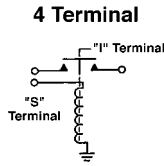

**5 Terminal**

Contact Term. -----5/16-24  
Small Term. -----10-32

**7-1029**

**F66-1029 Mega Version**

12 Volt, 5 Terminal  
Replaces: AMC/Jeep 3234971, 3235897, GM A919, Motorcraft SWX-1958, United Technologies 79-2005-5  
Used On: AMC, Jeep  
▲ Contact Terminals are Copper  
▲ Small Terminals Have Attached Brass Spade Terminals  
▲ Bullet Terminal on Bottom Facing the Mounting Bracket  
▲ Insulated Base w/Phenolic Housing  
▲ Flat Mounting Bracket on 32j Angle w/Overall Length of 2.87", Mounting Holes are 2.20" at Centers & are .50" Slotted