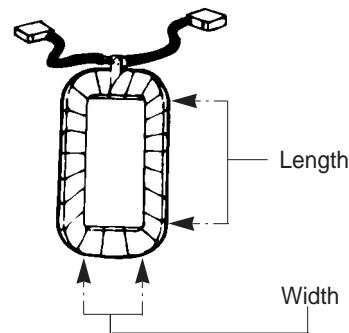

OD-----27mm
ID -----14.3mm
Length--73mm

4-864
(227-33160)
10 Tooth, CW, 10 Spline
Replaces: Bosch 2-006-209-431

OD-----32mm
ID -----14.3mm
Length--93.5mm

4-929
(227-33161)
10 Tooth, CW, 10 Spline
Replaces: Bosch 2-006-209-427,
2-006-209-457, 2-006-209-459,
2-006-209-931

OD-----35.4mm
ID -----14.3mm
Length--73.8mm

4-934
(227-33162)
11 Tooth, CW, 10 Spline
Replaces: Bosch 2-006-209-465,
KHD 132-1160

Field Coils

Dimensions indicate inside pole shoe width and length.

W -----30mm
L -----62mm